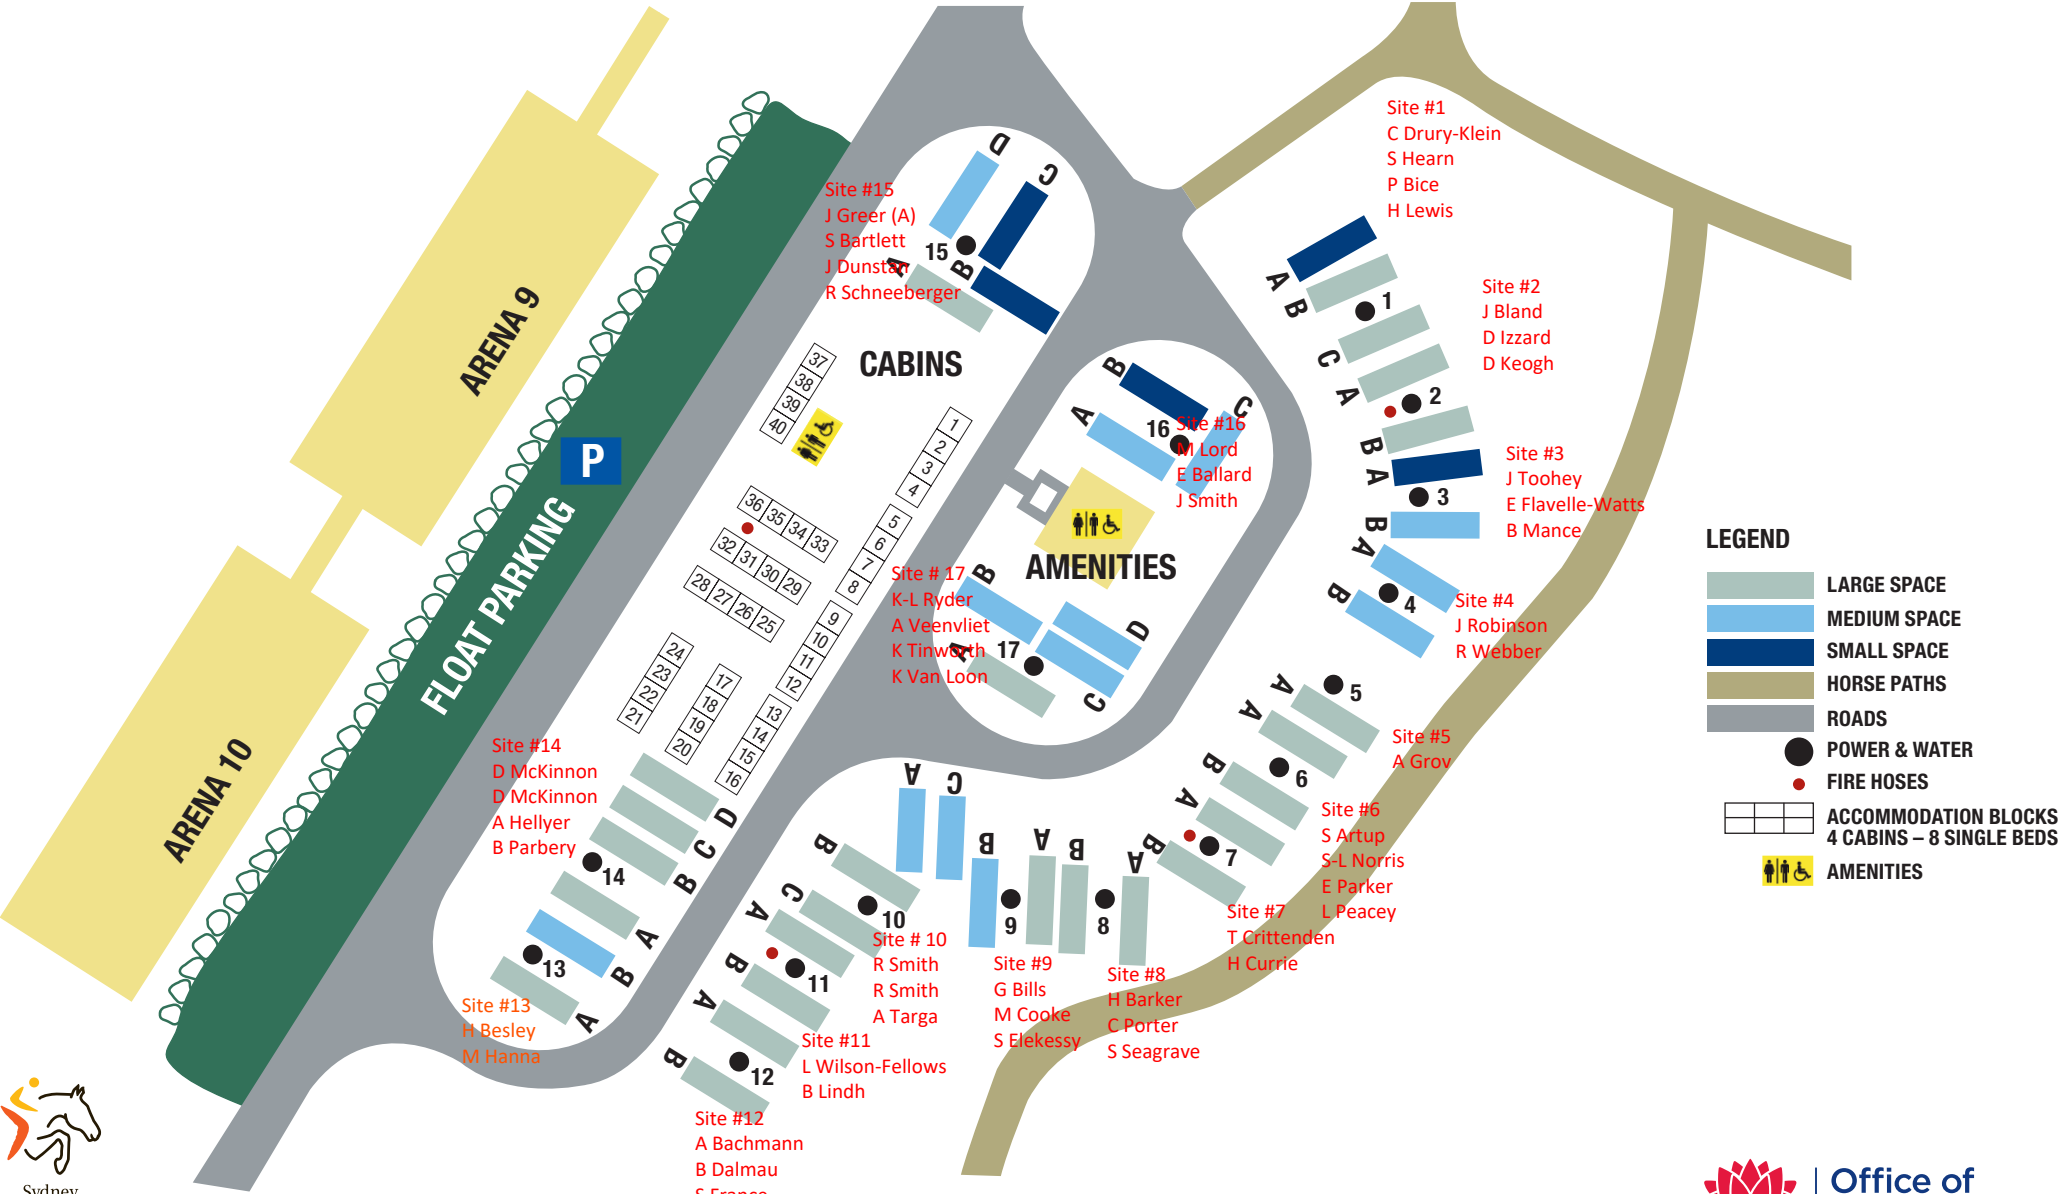

Sydney International Equestrian Centre South Truck Park – Camping and Cabins layout

LEGEND

- LARGE SPACE
- MEDIUM SPACE
- SMALL SPACE
- HORSE PATHS
- ROADS
- POWER & WATER
- FIRE HOSES
- ACCOMMODATION BLOCKS
4 CABINS – 8 SINGLE BEDS
- AMENITIES