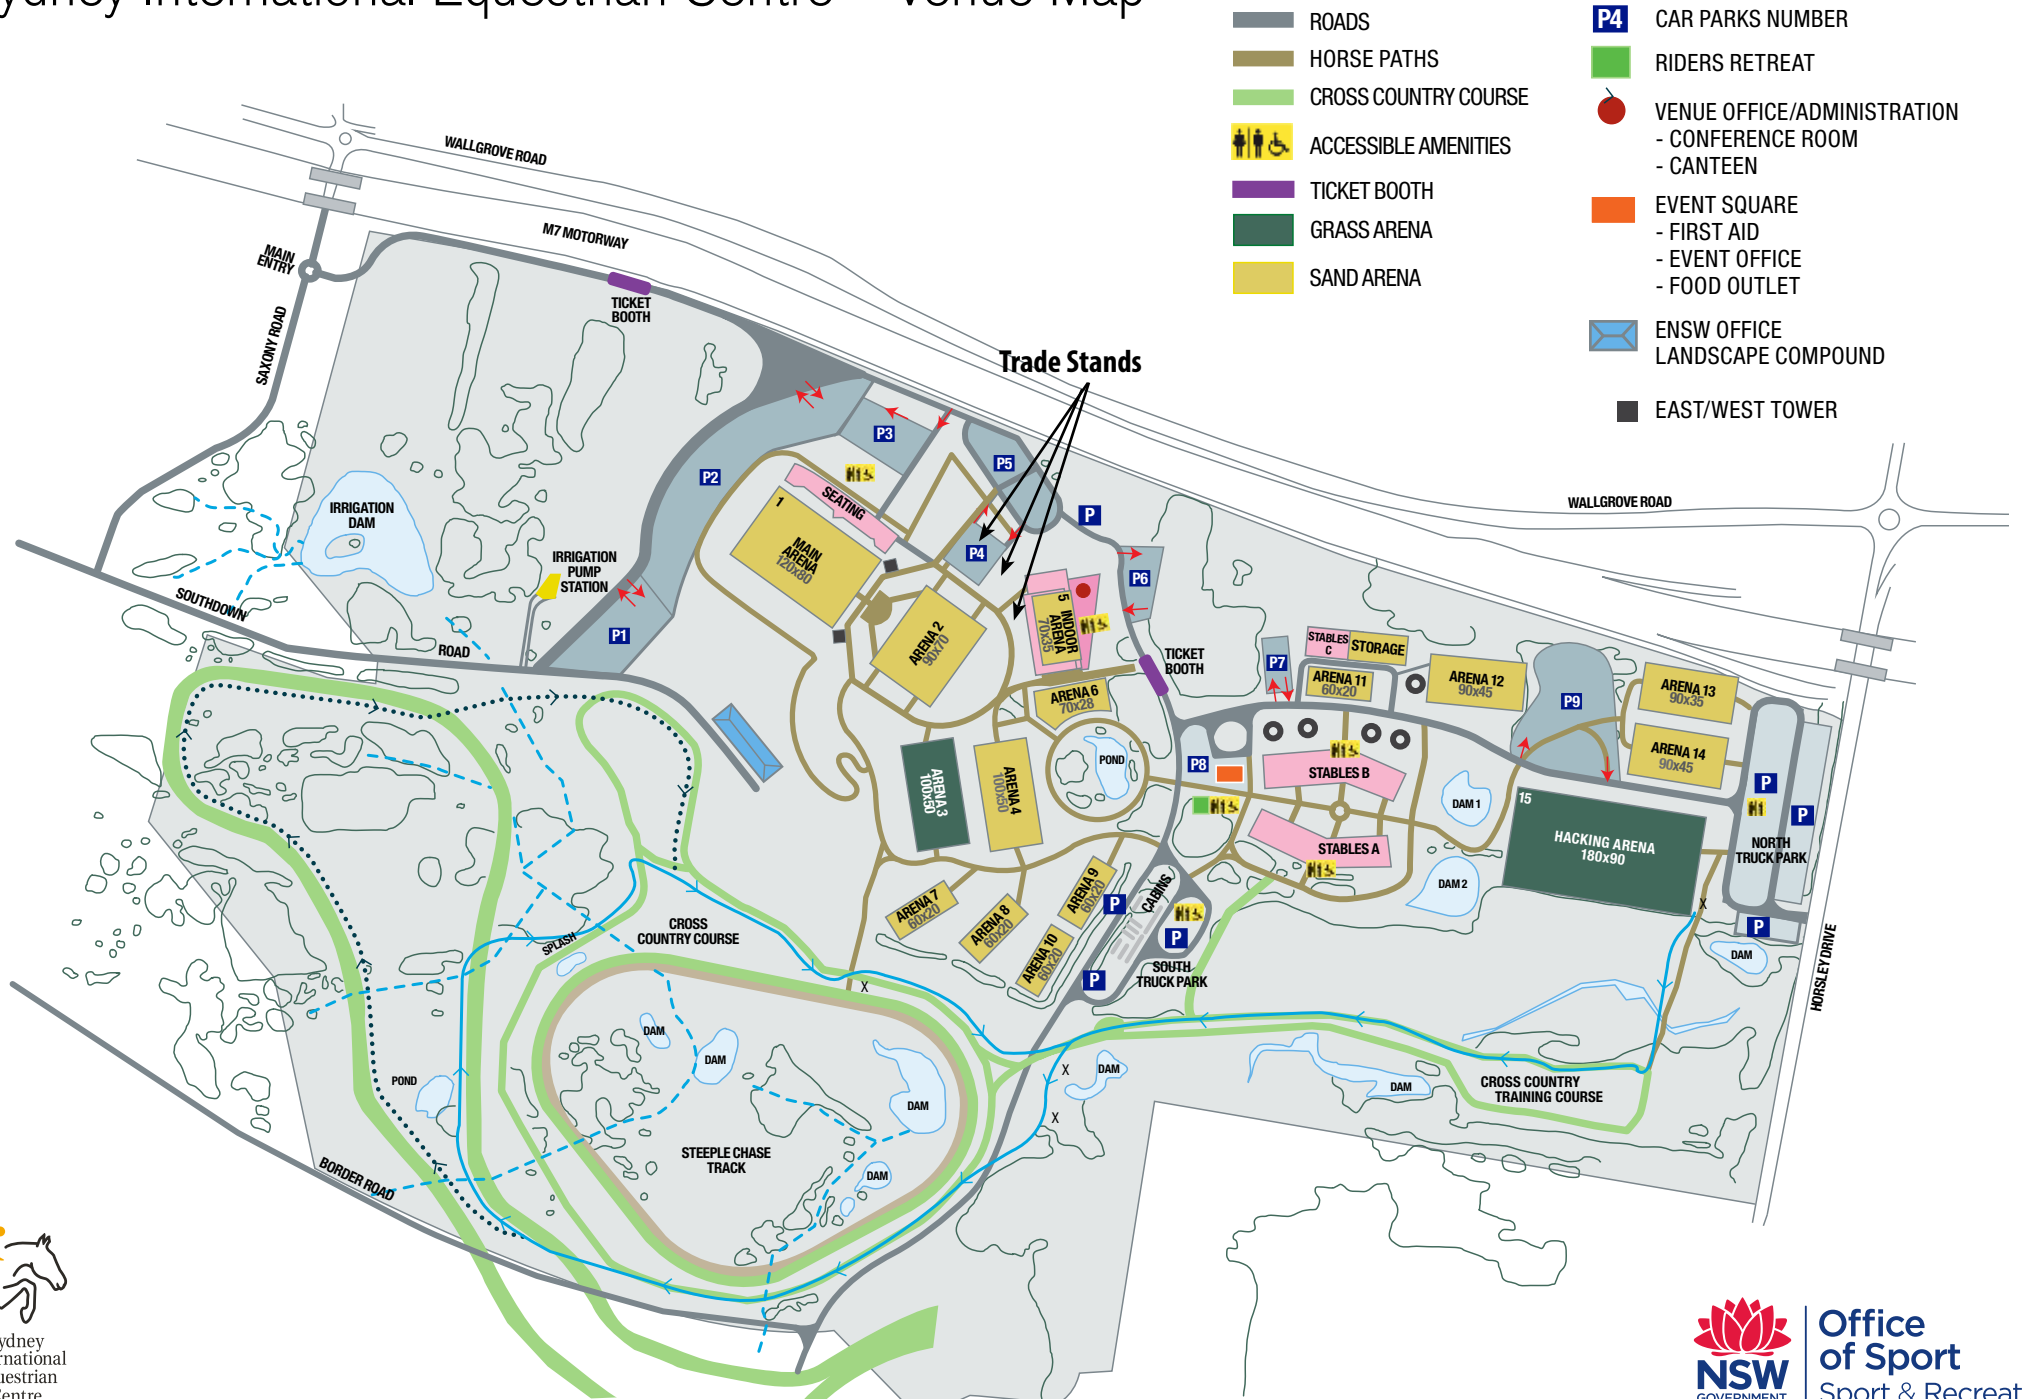

# Sydney International Equestrian Centre – Venue Map

- ROADS
- HORSE PATHS
- CROSS COUNTRY COURSE
- ACCESSIBLE AMENITIES
- TICKET BOOTH
- GRASS ARENA
- SAND ARENA
- P4 CAR PARKS NUMBER
- RIDERS RETREAT
- VENUE OFFICE/ADMINISTRATION  
- CONFERENCE ROOM  
- CANTEEN
- EVENT SQUARE  
- FIRST AID  
- EVENT OFFICE  
- FOOD OUTLET
- ENSW OFFICE  
LANDSCAPE COMPOUND
- EAST/WEST TOWER